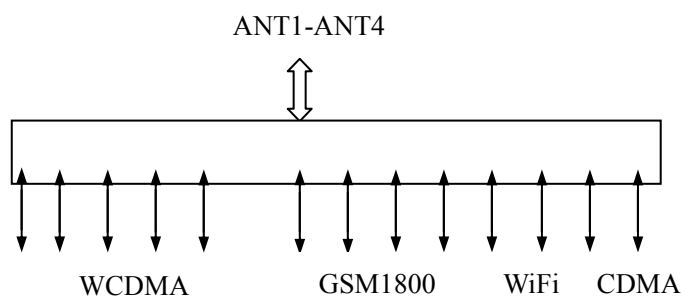

POI (13In&4Out)- DCS/WCDMA/WIFI/WCDMA

Model No: 2077010-B

Features

- Include 5 sects of GSM1800 Frequency、5sects of WCDMA Frequency、 1sect WiFi Frequency and 2 sects of CDMA Frequency
- Monitor can be optional
- Applied in indoor coverage in sub way ,high building, and airport.

Diagram

Technical Specification

Frequency Range(MHz)	DCS	1710-1717.5/1805-1812.5,1717.5-1722.5/1812.5-1817.5 1765-1775/1860-1870,1730-1745/1825-1840,1775-1785/1870-1880
	WCDMA	1920-1930/2110-2120, 1930-1940/2120-2130, 1940-1945/2130-2135 1945-1950/2135-2140, 1950-1965/2140-2155
	WiFi	2412-2484
	CDMA	820-835/865-880,835-845/880-890
	Insertion Loss (dB)	8
VSWR	1.5	
Isolation (dB)	In band/Out band	40/100
Power Handling (W)	200W	
PIM (dBc)	≤-130dBc	