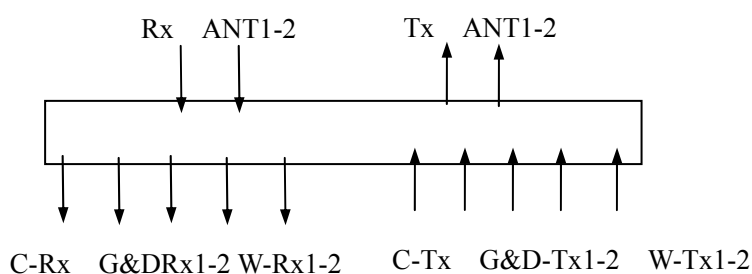

POI (10In&4Out)- CDMA/GSM/DCS /WCDMA

■ **Model No:** 2077014

■ **Features**

- Include 1 sect of CDMA800 Frequency、 1 sect of GSM900 Frequency、 1 sect of GSM1800 Frequency and 1 sect of WCDMA Frequency
- Four way output 1
- Applied in indoor coverage in sub way ,high building, and airport.

■ **Technical Specification**

Frequency Range(MHz)	GSM900	890-915/935-960
	CDMA800	825-835/870-880
	DCS	1725-1785/1820-1880
	WCDMA	1920-1980/2110-2170
Insertion Loss (dB)	GSM900	2.0
	CDMA800	5.0
	DCS	2.0
	WCDMA	2.0
Isolation (dB)	In band/Out band	60/80
Return Loss (dB)		≥19
Power Handling (W)		50W
Impedance(Ω)		50
PIM (dBc)		≤-140dBc